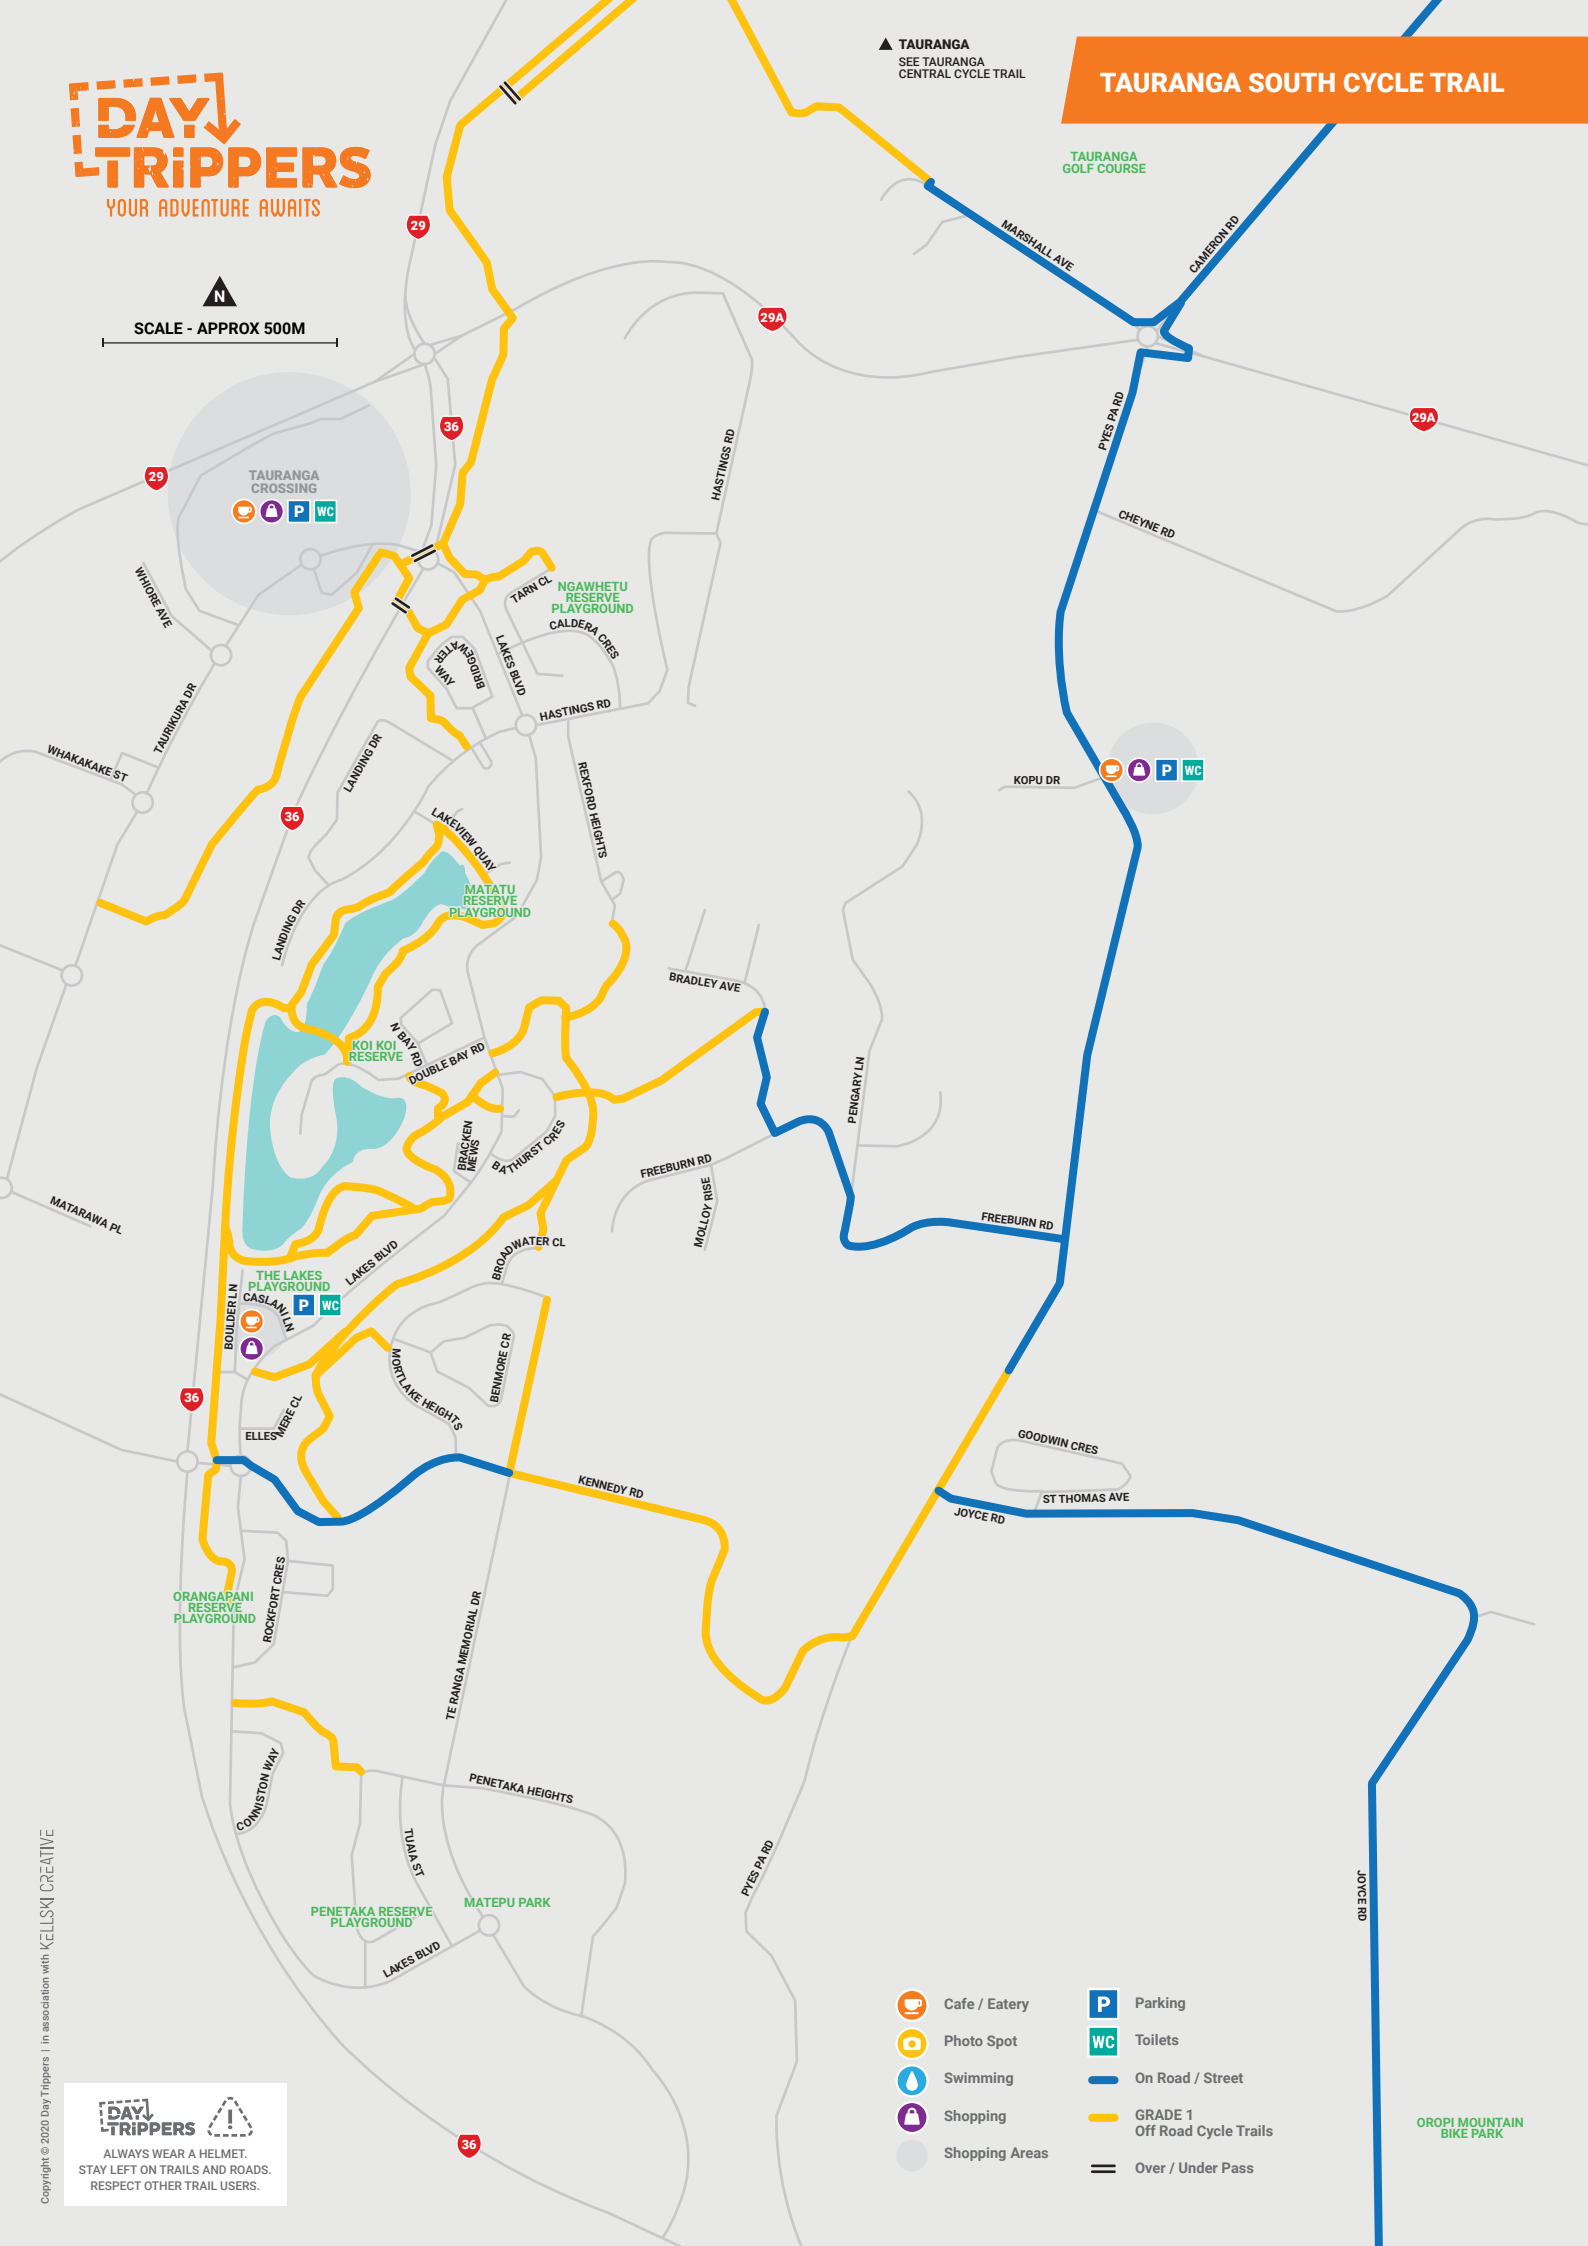

SCALE - APPROX 500M

▲ TAURANGA  
SEE TAURANGA  
CENTRAL CYCLE TRAIL

TAURANGA  
GOLF COURSE

- Cafe / Eatery
- Photo Spot
- Swimming
- Shopping
- Shopping Areas
- Parking
- Toilets
- On Road / Street
- GRADE 1 Off Road Cycle Trails
- Over / Under Pass

OROPKI MOUNTAIN  
BIKE PARK

ALWAYS WEAR A HELMET.  
STAY LEFT ON TRAILS AND ROADS.  
RESPECT OTHER TRAIL USERS.