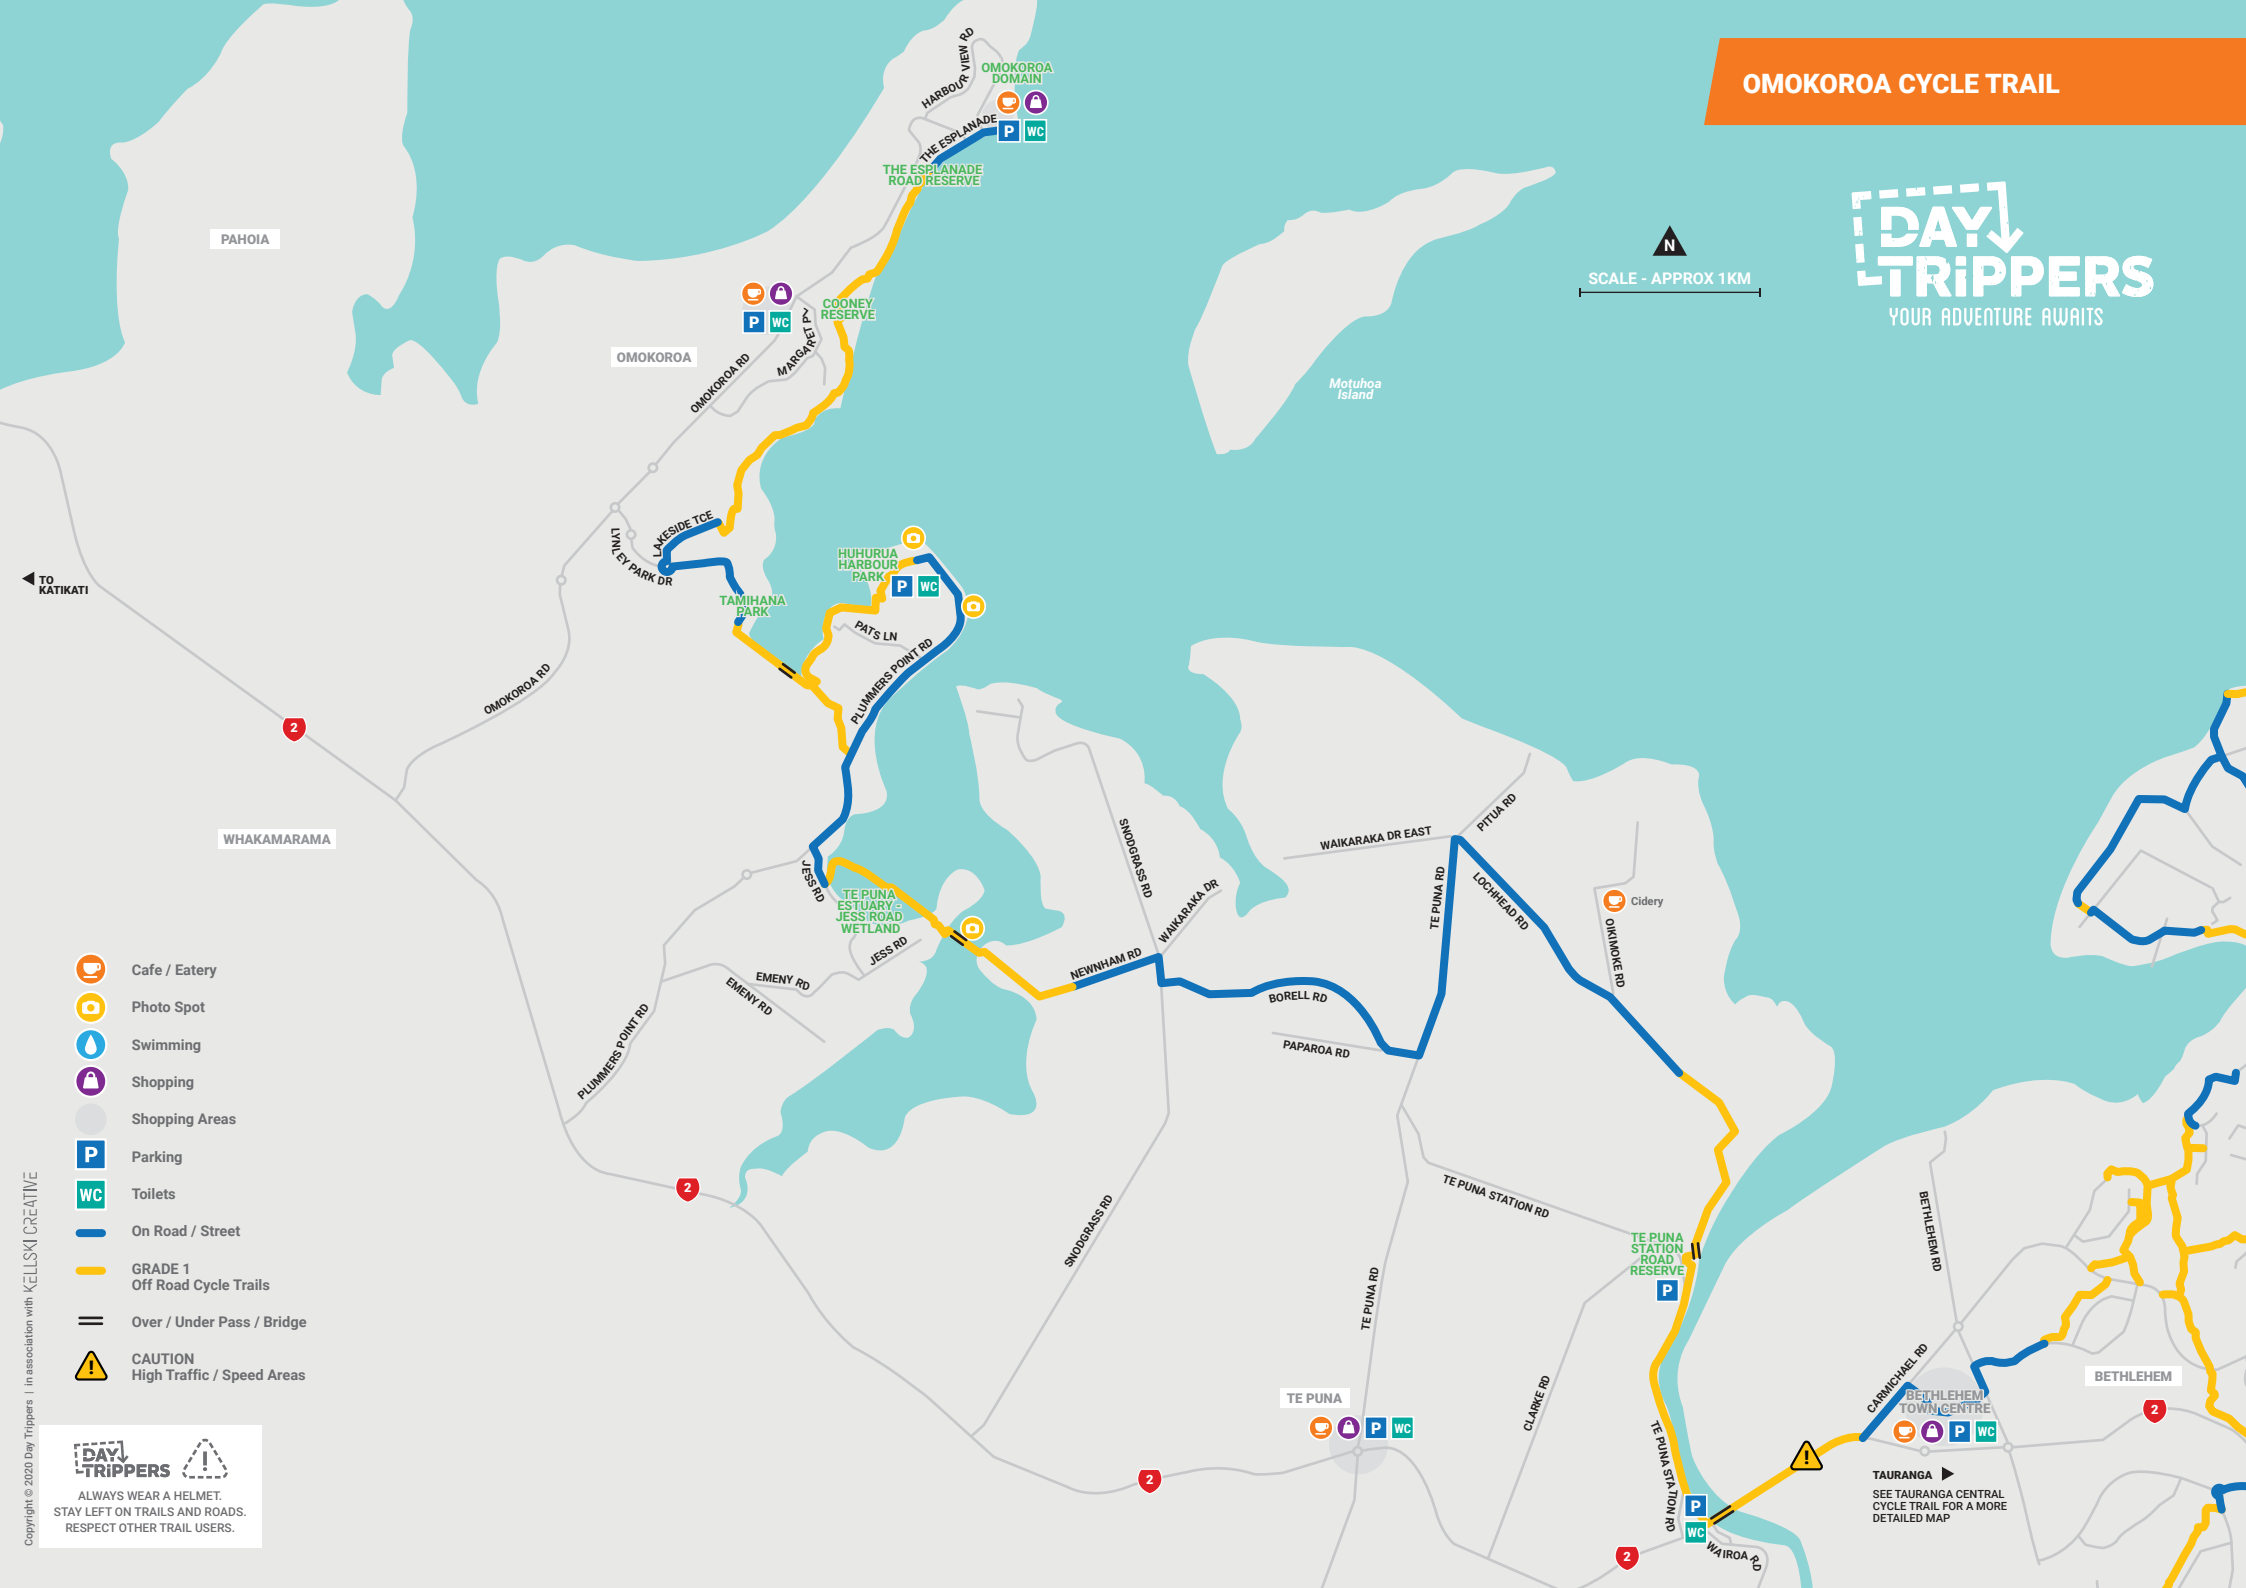

OMOKOROA CYCLE TRAIL

SCALE - APPROX 1KM

- Cafe / Eatery
- Photo Spot
- Swimming
- Shopping
- Shopping Areas
- Parking
- Toilets
- On Road / Street
- GRADE 1 Off Road Cycle Trails
- Over / Under Pass / Bridge
- CAUTION High Traffic / Speed Areas

Copyright © 2020 Day Trippers | In association with KELLSKI CREATIVE

DAY TRIPPERS

ALWAYS WEAR A HELMET.
STAY LEFT ON TRAILS AND ROADS.
RESPECT OTHER TRAIL USERS.

TAURANGA ▶ SEE TAURANGA CENTRAL CYCLE TRAIL FOR A MORE DETAILED MAP